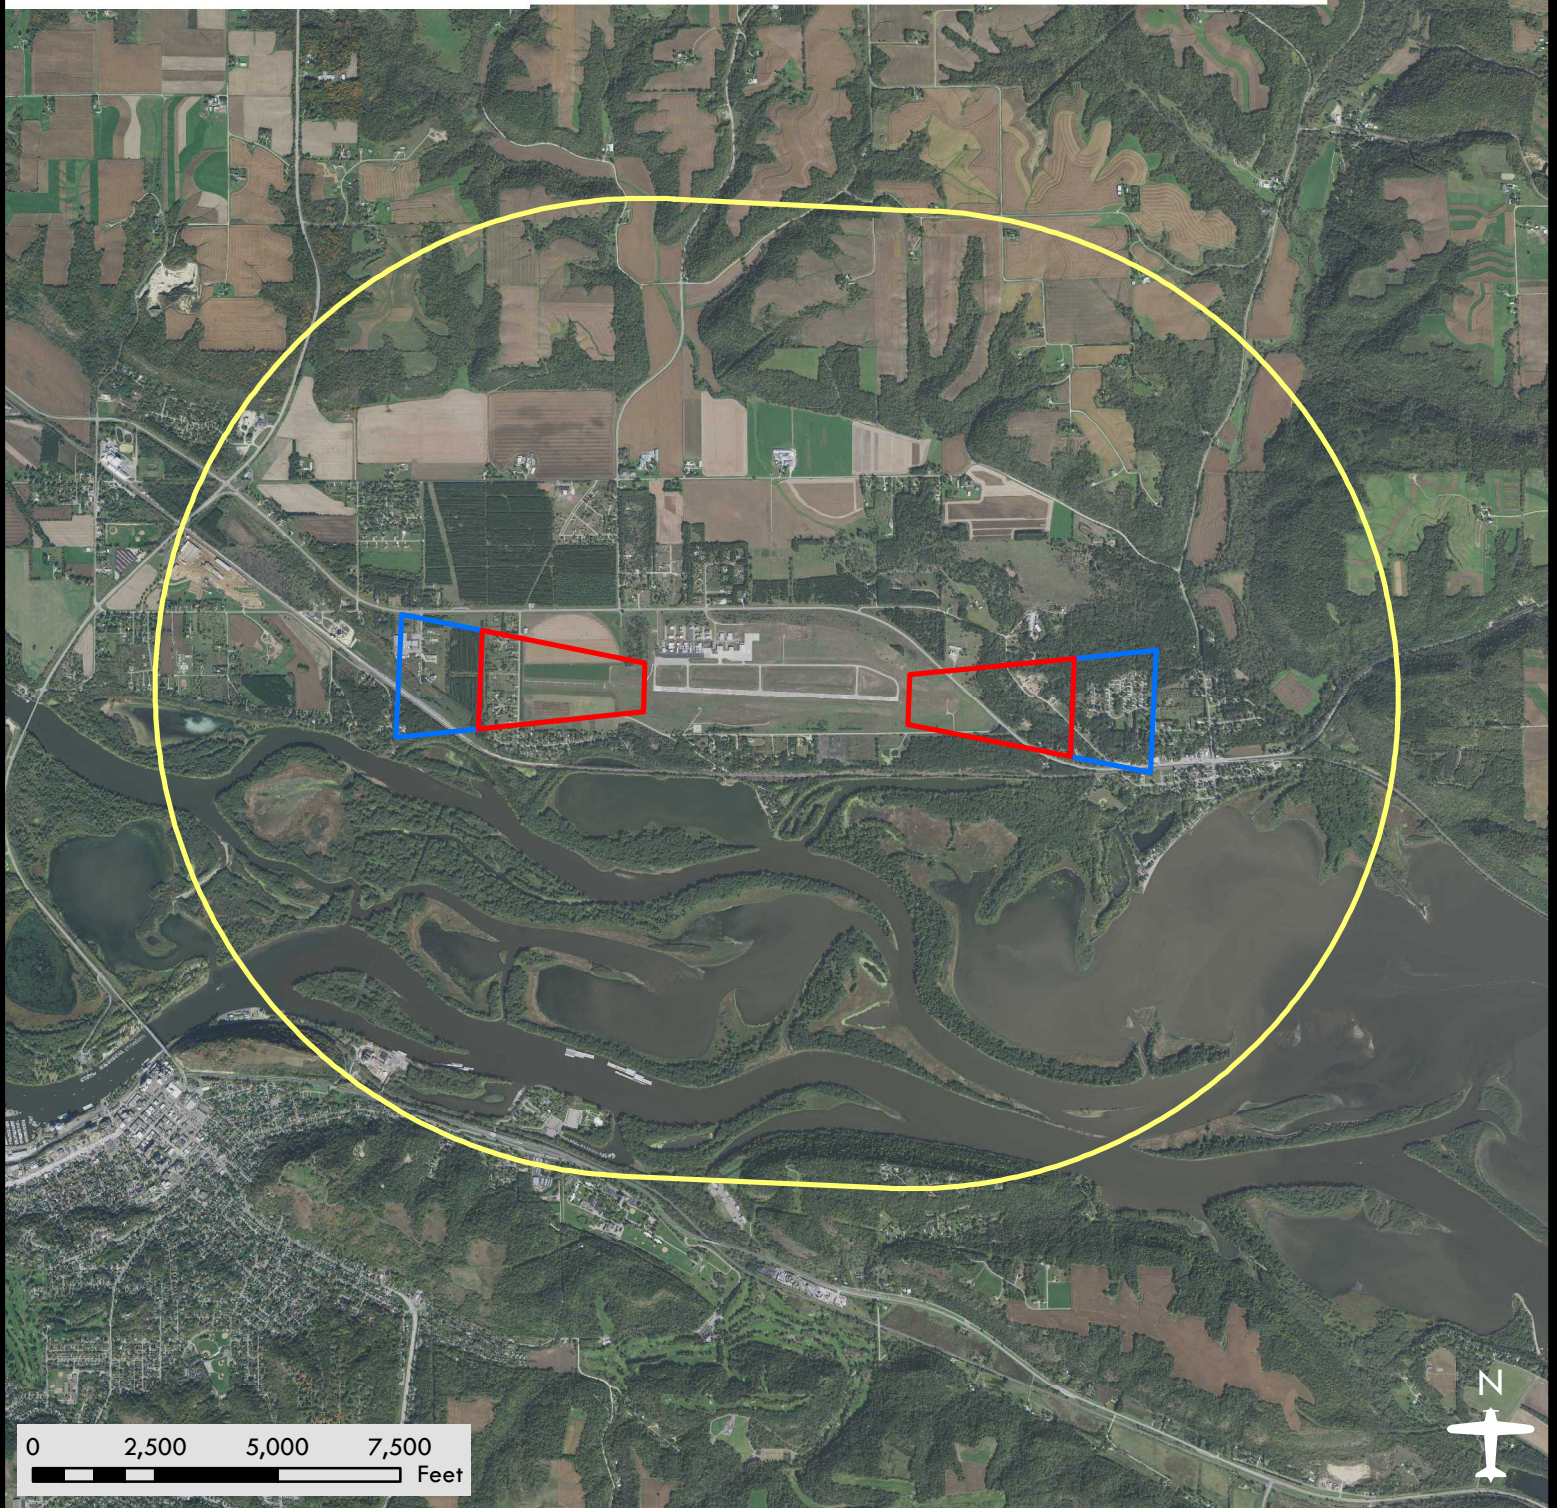

# Red Wing Regional Airport

Airport Safety Zones

Date: 08/08/2018

## Legend

-  Zone A
-  Zone B
-  Zone C

**DISCLAIMER:** This is not an official zoning map. To view the official map and ordinance for this airport, please visit the Airport Zoning Information Warehouse at <https://www.dot.state.mn.us/aero/planning/zoning-warehouse.html>. The State of Minnesota makes no representations or warranties expressed or implied, with respect to the reuse of the data provided herewith regardless of its format or the means of its transmission. There is no guarantee or representation to the user as to the accuracy, currency, suitability, or reliability of this data for any purpose. The user accepts the data "as is." The State of Minnesota assumes no responsibility for loss or damage incurred as a result of any user's reliance on this data. All maps and other material provided herein are protected by copyright. Permission is granted to copy and use the materials herein.